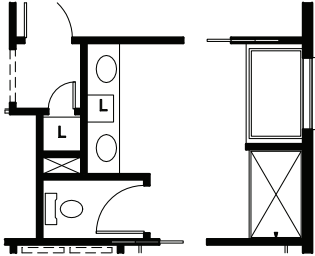

Fairfield

- Craftsman Style
- 1 - Story
- 2 - Bedrooms
- 2 - Bathrooms
- 1645 Square Feet

#1 Master Bath Option

#2 Half Bath Option