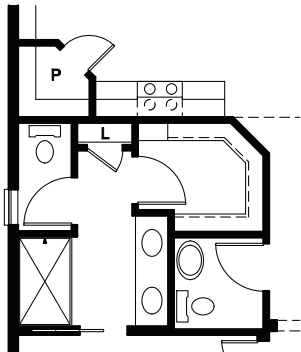

Fairfield

- Craftsman Style
- 1 - Story
- 2 - Bedrooms
- 2 - Bathrooms
- 1645 Square Feet

#1 Master Bath Option

#2 Half Bath Option