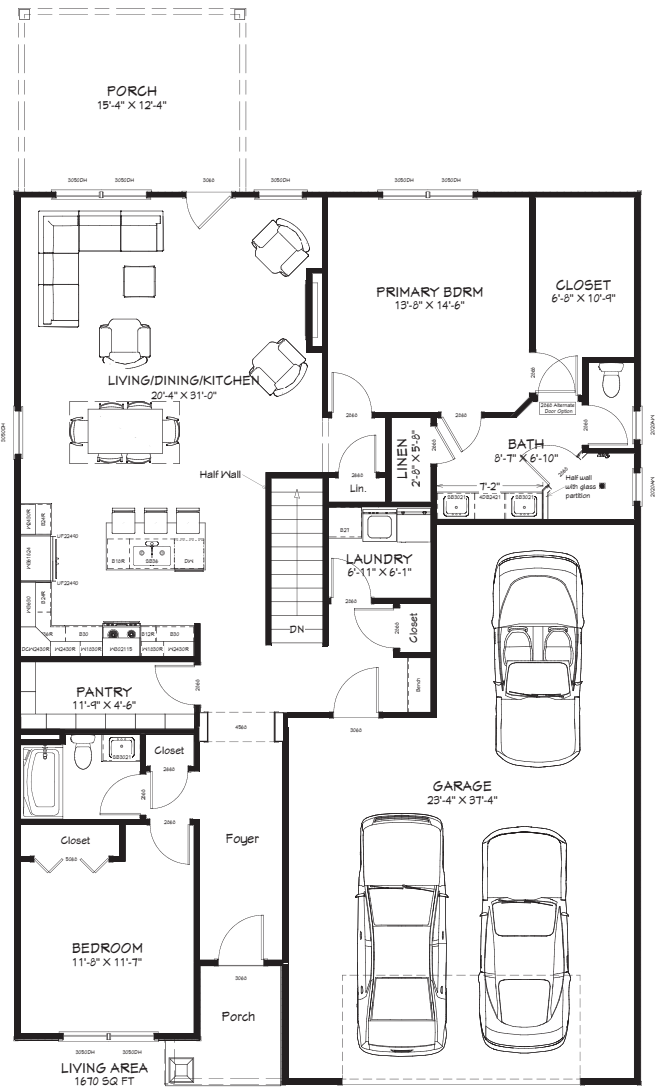

Haven Place

- Craftsman style
- 1 story
- 2 bedrooms
- 2 bathrooms
- 1670 Square feet
- barrier free entry
- energy star certified
- covered porch
- covered patio
- full basement with finish options
- finished 3 car garage